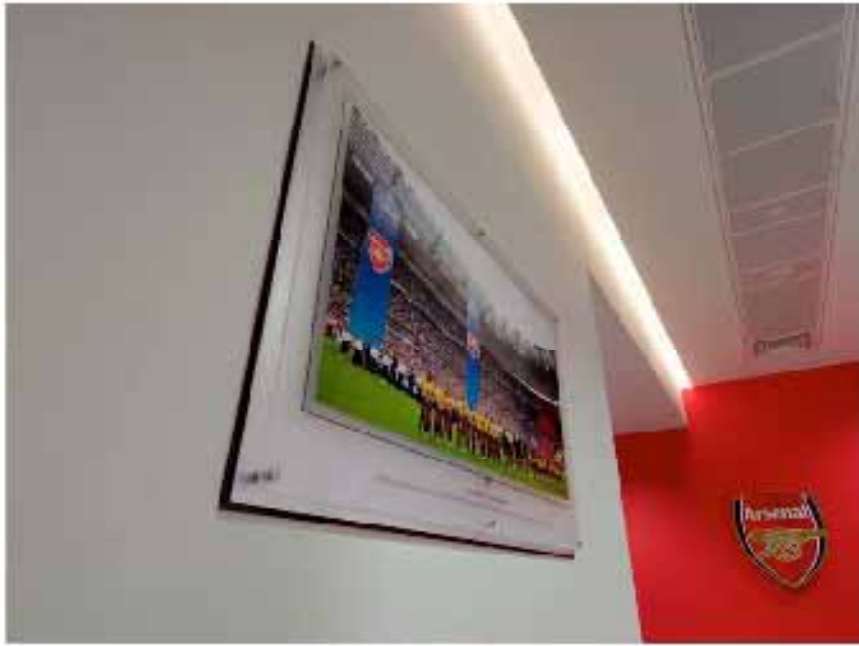

Moment: Keith Houchens scores a dramatic diving header against Spurs **Artwork:** Club Level

Moment: Manchester City triumph in dramatic fashion in the playoff finals **Artwork:** Club Level

Moment: A sweeping panoramic of the new Wembley Stadium **Artwork:** Royal Box

ART AT THE

EMIRATES STADIUM

2008

“First class creativity and innovation”

Adrian Ford - Arsenal F.C.

Moment: Players Entrance at the Emirates Stadium **Artwork:** Players Entrance

Moment: Arsenal's 49 match unbeaten run shown in sequence **Artwork:** Players Entrance

Moment: Herbert Chapman's portrait dominates the far wall **Artwork:** Players Entrance

Moment: Tony Adams stands proud after scoring against Everton **Artwork:** Club Level

Moment:Cesc Fabragas **Artwork:** Lower Concourse