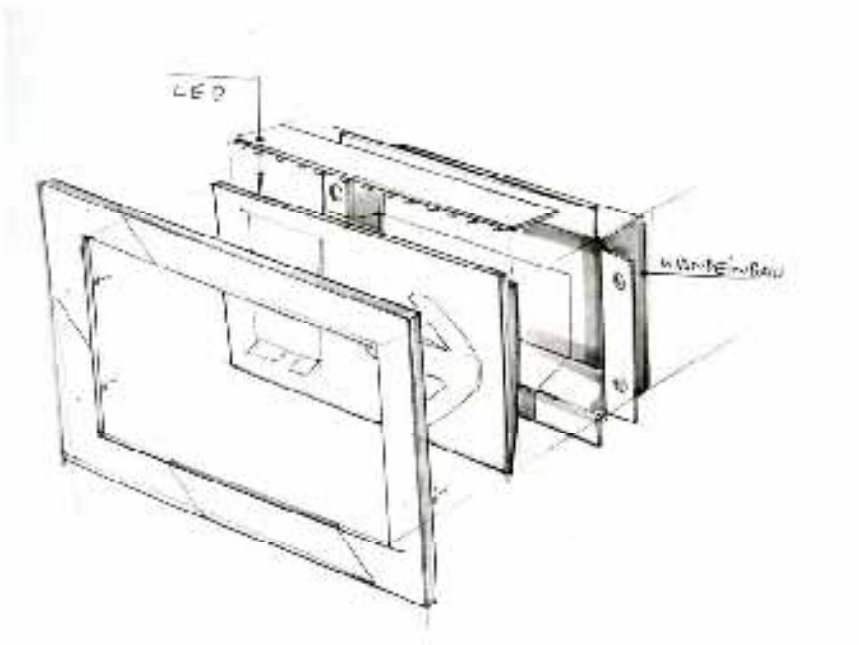

Moment: Herbert Chapman's portrait dominates the far wall **Artwork:** Players Entrance

Moment: Tony Adams stands proud after scoring against Everton **Artwork:** Club Level

Moment:Cesc Fabragas **Artwork:** Lower Concourse