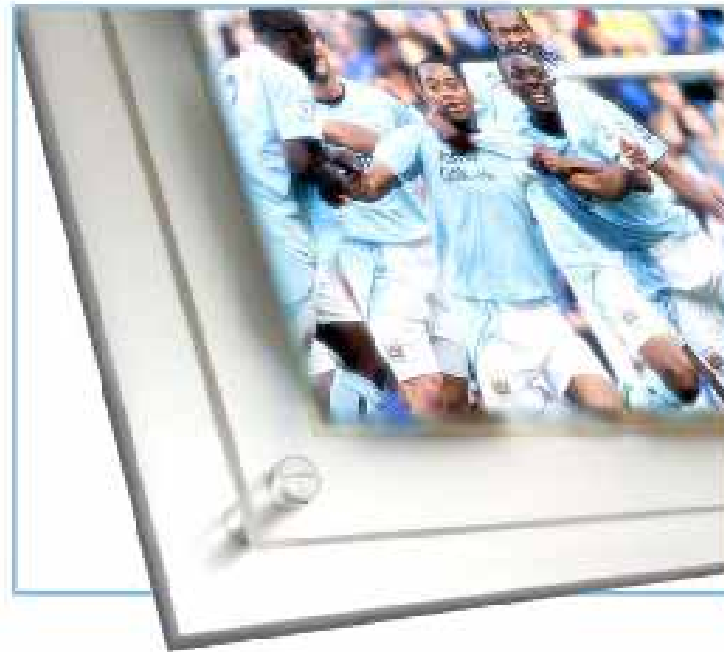

Moment: Herbert Chapman's portrait dominates the far wall **Artwork:** Players Entrance

Moment: Tony Adams stands proud after scoring against Everton **Artwork:** Club Level

Moment:Cesc Fabragas **Artwork:** Lower Concourse