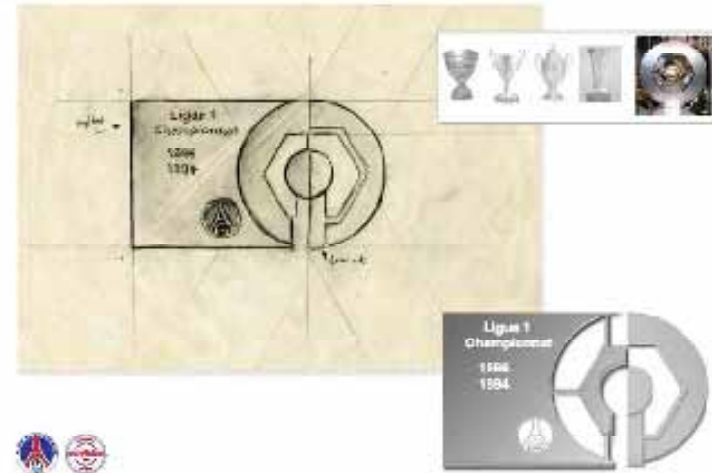

LE MUR DE TROPHÉES - EXEMPLE 1